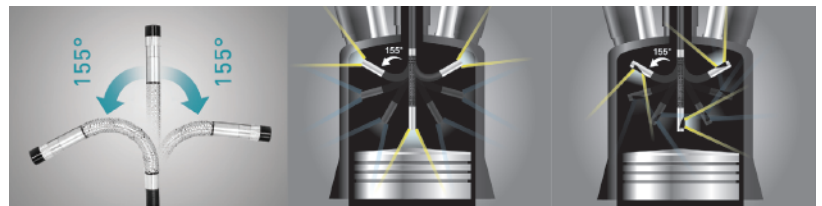

Two way articulation probe

Easy control over probe articulation. Allows wider angle views during inspection.

6.0mm probe

Over 300° of view

Front view

Side view

hyperion®

Only three buttons to enhance your inspection!

6.0mm
Articulation probe

Boost

Anti-
reflection

5.5mm
Front view probe

Particle free

Probe	Type of probe	Length of probe
hyperion ® 5.5mm Front view probe	SM&SR(F)(S)	1m, 2m, 3m
hyperion ® 6.0mm Articulation probe	SM (F)(S)	1m, 2m