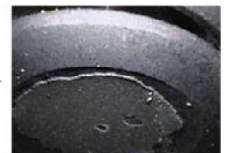

Two way articulation probe

Easy control over probe articulation. Allows wider angle views during inspection.

6.0mm probe

Over 300° of view

Front view

Side view

hyperion®

Only three buttons to enhance your inspection!

6.0mm
Articulation probe

Boost

Anti-
reflection

5.5mm
Front view probe

Particle free

Probe	Type of probe	Length of probe
hyperion ® 5.5mm Front view probe	SM&SR(F)(S)	1m, 2m, 3m
hyperion ® 6.0mm Articulation probe	SM (F)(S)	1m, 2m