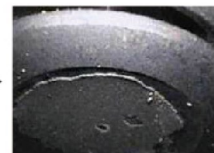

Two way articulation probe

Easy control over probe articulation. Allows wider angle views during inspection.

6.0mm probe

Only three buttons to enhance your inspection!

6.0mm
Articulation probe

Boost

Anti-
reflection

5.5mm
Front view probe

Particle free

Probe	Type of probe	Length of probe
hyperion 5.5mm Front view probe	SM&SR(F)(S)	1m, 2m, 3m
hyperion 6.0mm Articulation probe	SM (F)(S)	1m, 2m