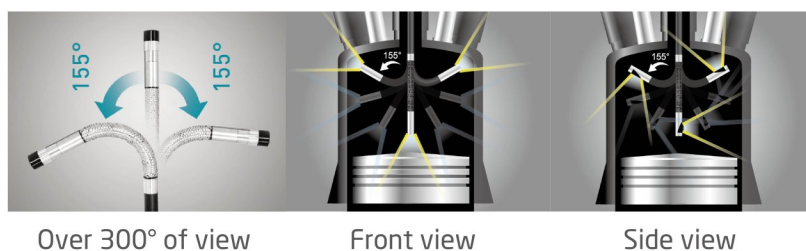

Two way articulation probe

Easy control over probe articulation. Allows wider angle views during inspection.

6.0mm probe

Only three buttons to enhance your inspection!

6.0mm
Articulation probe

Boost

Anti-
reflection

5.5mm
Front view probe

Particle free

Probe	Type of probe	Length of probe
hyperion 5.5mm Front view probe	SM&SR(F)(S)	1m, 2m, 3m
hyperion 6.0mm Articulation probe	SM (F)(S)	1m, 2m